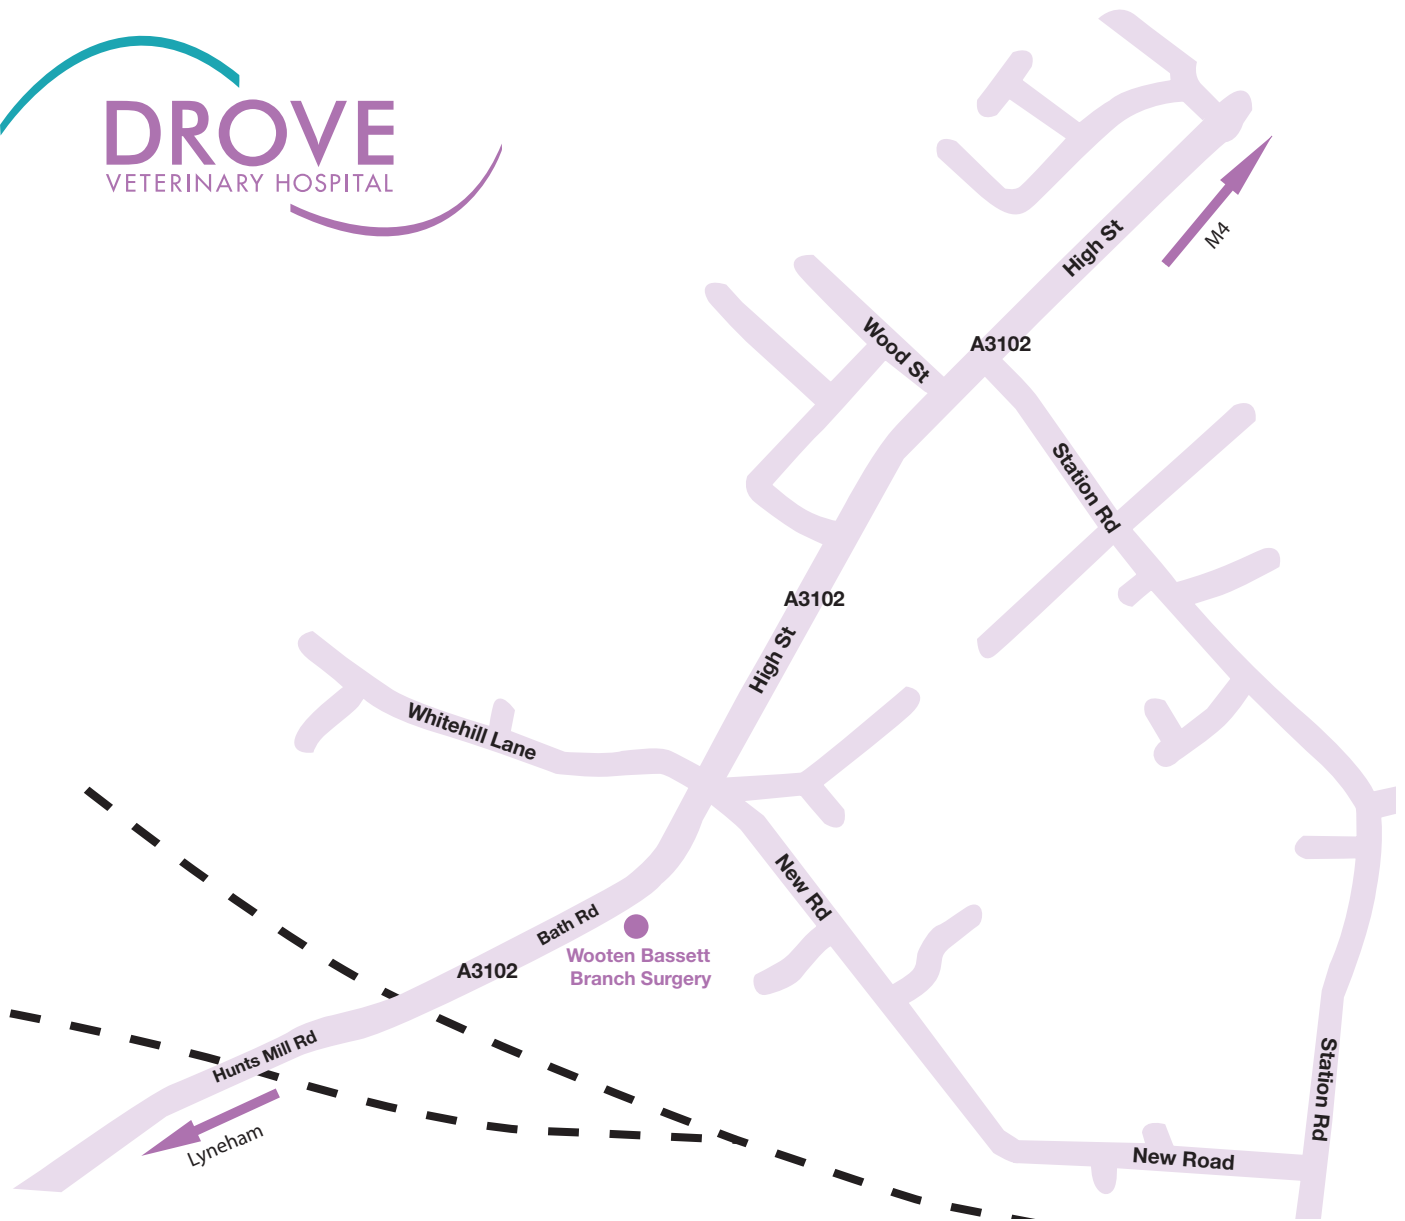

Drove Wootton Bassett Surgery

Drove Wootton Bassett Surgery

12 Bath Road, Wootton Bassett,
Swindon, Wiltshire
SN4 7DF

Tel: 01793 852466

Wootton Bassett Opening Times

Monday - Friday	8.30am - 1.00pm
Tuesday & Friday	2.00pm - 5.00pm
Mon, Wed & Thurs	2.00pm - 7.00pm
Saturday	9.00am - 11.00am

The surgery has been established for many years and was predominantly a large animal practice in the 1950's, when it was owned by Mr Rain. He was joined by Jon Gambles in the 1970's who provided a veterinary service to farms over a large local area. The small animal practice grew, and upon purchase of the surgery in 1999 when Mr Gambles retired it was at least 70% small animal. The surgery offers full operating facilities, with the back up of the main hospital at 252 Croft Road for specialist facilities.